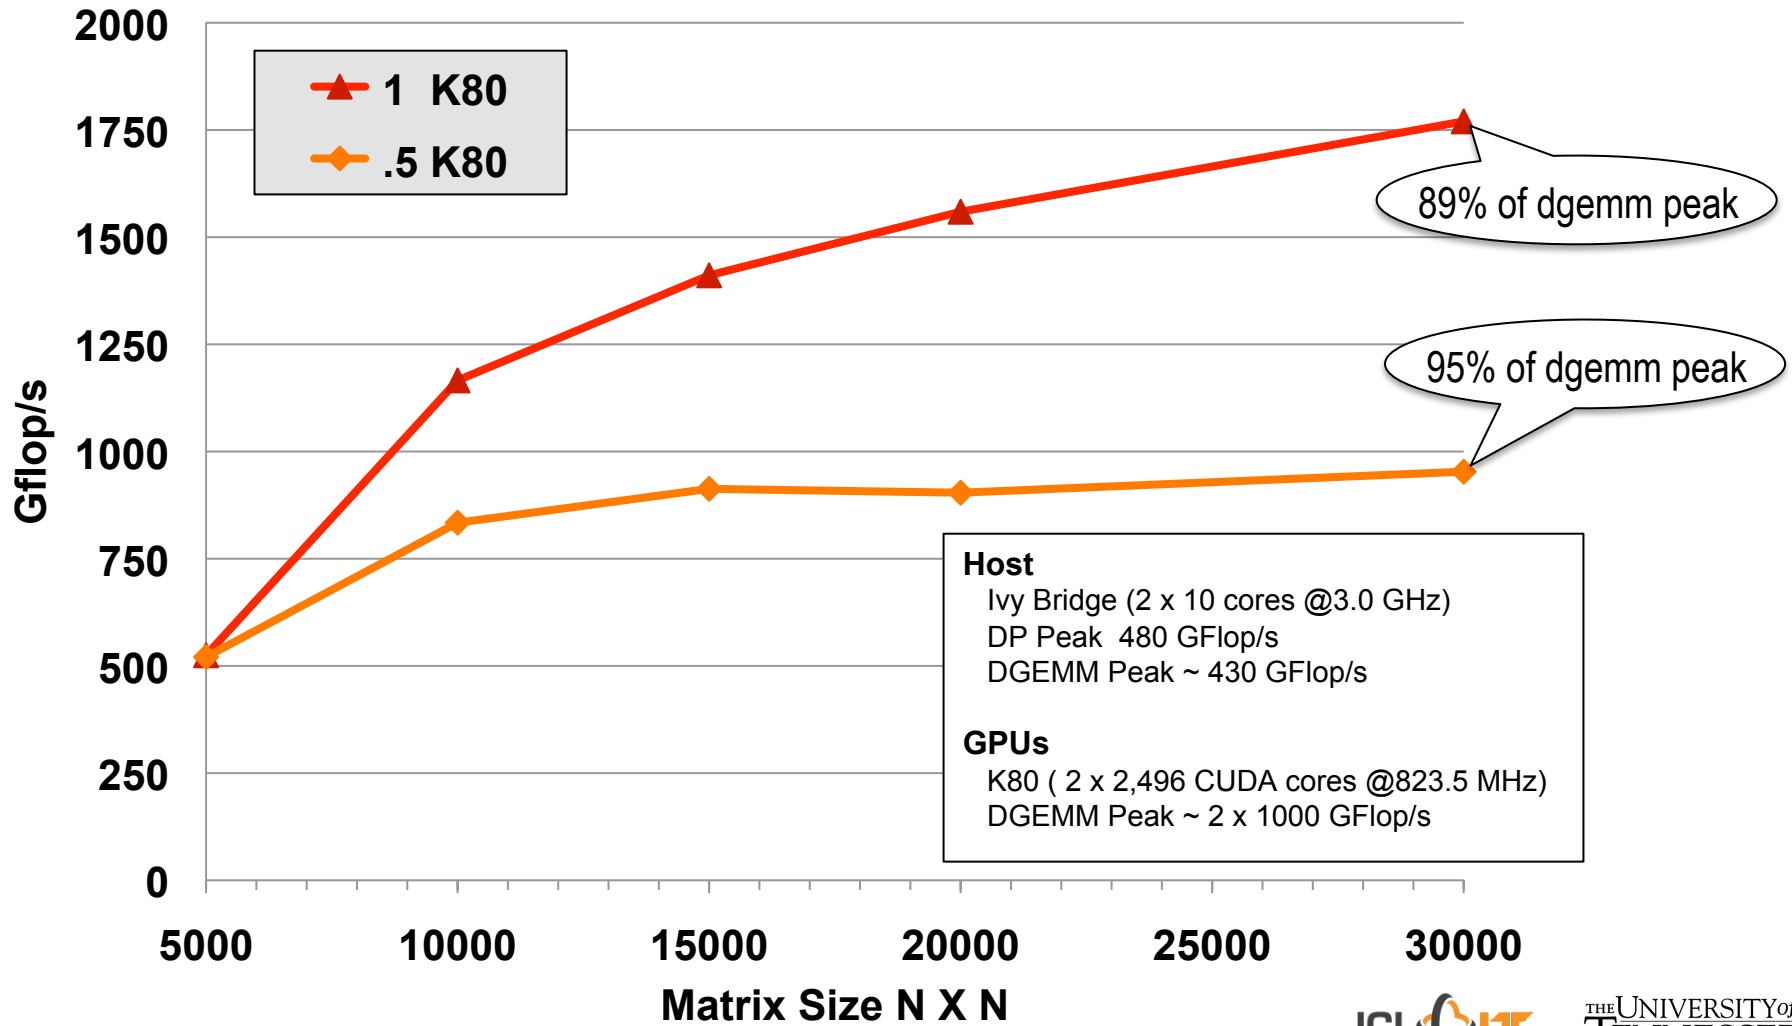

MAGMA on Nvidia Tesla K80 “GK210-Duo”

Performance of the MAGMA LU factorization in double precision

MAGMA on Nvidia Tesla K80 “GK210-Duo”

Performance of the MAGMA LU factorization in double precision